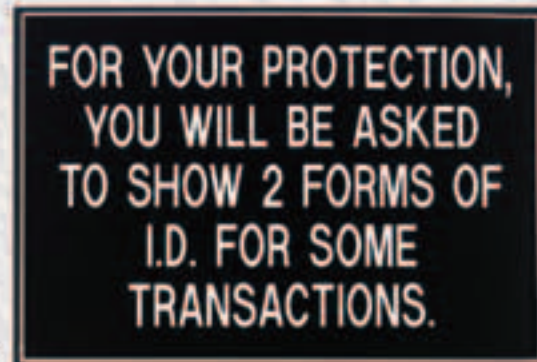

Item Number	Description	Size	Max # of Lines	Price
E. 2EH8144	Wall Sign	4 1/8" x 4 1/8"	4	$23.95
F. 2EH8166	Wall Sign	6 1/8" x 6 1/8"	6	$32.75
G. 2EH8129	Wall Sign	1 3/4" x 9 1/8"	2	$21.95
H. 2EH8123	Wall Sign	1 3/4" x 13 1/8"	2	$26.75
J. 2EH8124	Wall Sign	1 3/4" x 4 1/8"	2	$17.75
K. 2EH8149	Wall Sign	4 1/8" x 9 1/8"	4	$31.95
L. 2EH8143	Wall Sign	4 1/8" x 13 1/8"	4	$34.50
M. 2EH8169	Wall Sign	6 1/8" x 9 1/8"	6	$36.75
N. 2EH8199	Wall Sign	9 1/8" x 9 1/8"	9	$44.95

Note: All Architectural Sign Holders come in your choice of black or gray. If a color is not specified, black will be used.