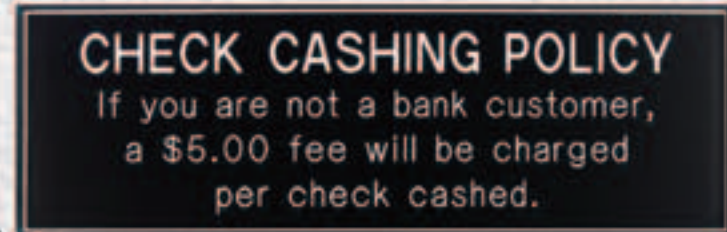

Item Number	Description	Size	Max # of Lines	Price
E. 2EH8144	Wall Sign	4 1/8" x 4 1/8"	4	$23.95
F. 2EH8166	Wall Sign	6 1/8" x 6 1/8"	6	$32.75
G. 2EH8129	Wall Sign	1 3/4" x 9 1/8"	2	$21.95
H. 2EH8123	Wall Sign	1 3/4" x 13 1/8"	2	$26.75
J. 2EH8124	Wall Sign	1 3/4" x 4 1/8"	2	$17.75
K. 2EH8149	Wall Sign	4 1/8" x 9 1/8"	4	$31.95
L. 2EH8143	Wall Sign	4 1/8" x 13 1/8"	4	$34.50
M. 2EH8169	Wall Sign	6 1/8" x 9 1/8"	6	$36.75
N. 2EH8199	Wall Sign	9 1/8" x 9 1/8"	9	$44.95

Note: All Architectural Sign Holders come in your choice of black or gray. If a color is not specified, black will be used.